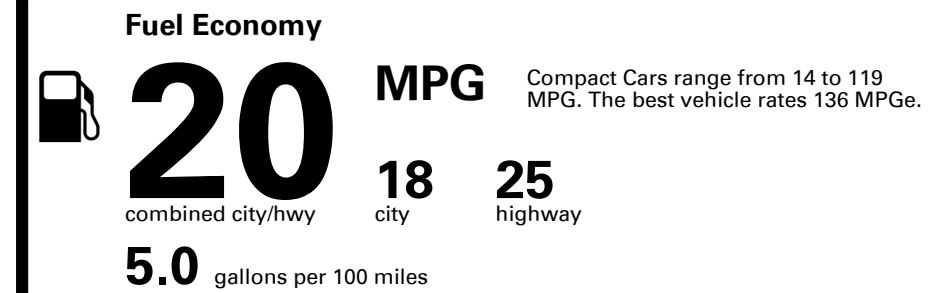

## EPA DOT Fuel Economy and Environment

**You spend \$4,250**  
 more in fuel costs over 5 years compared to the average new vehicle.

**Annual fuel cost \$2,250**